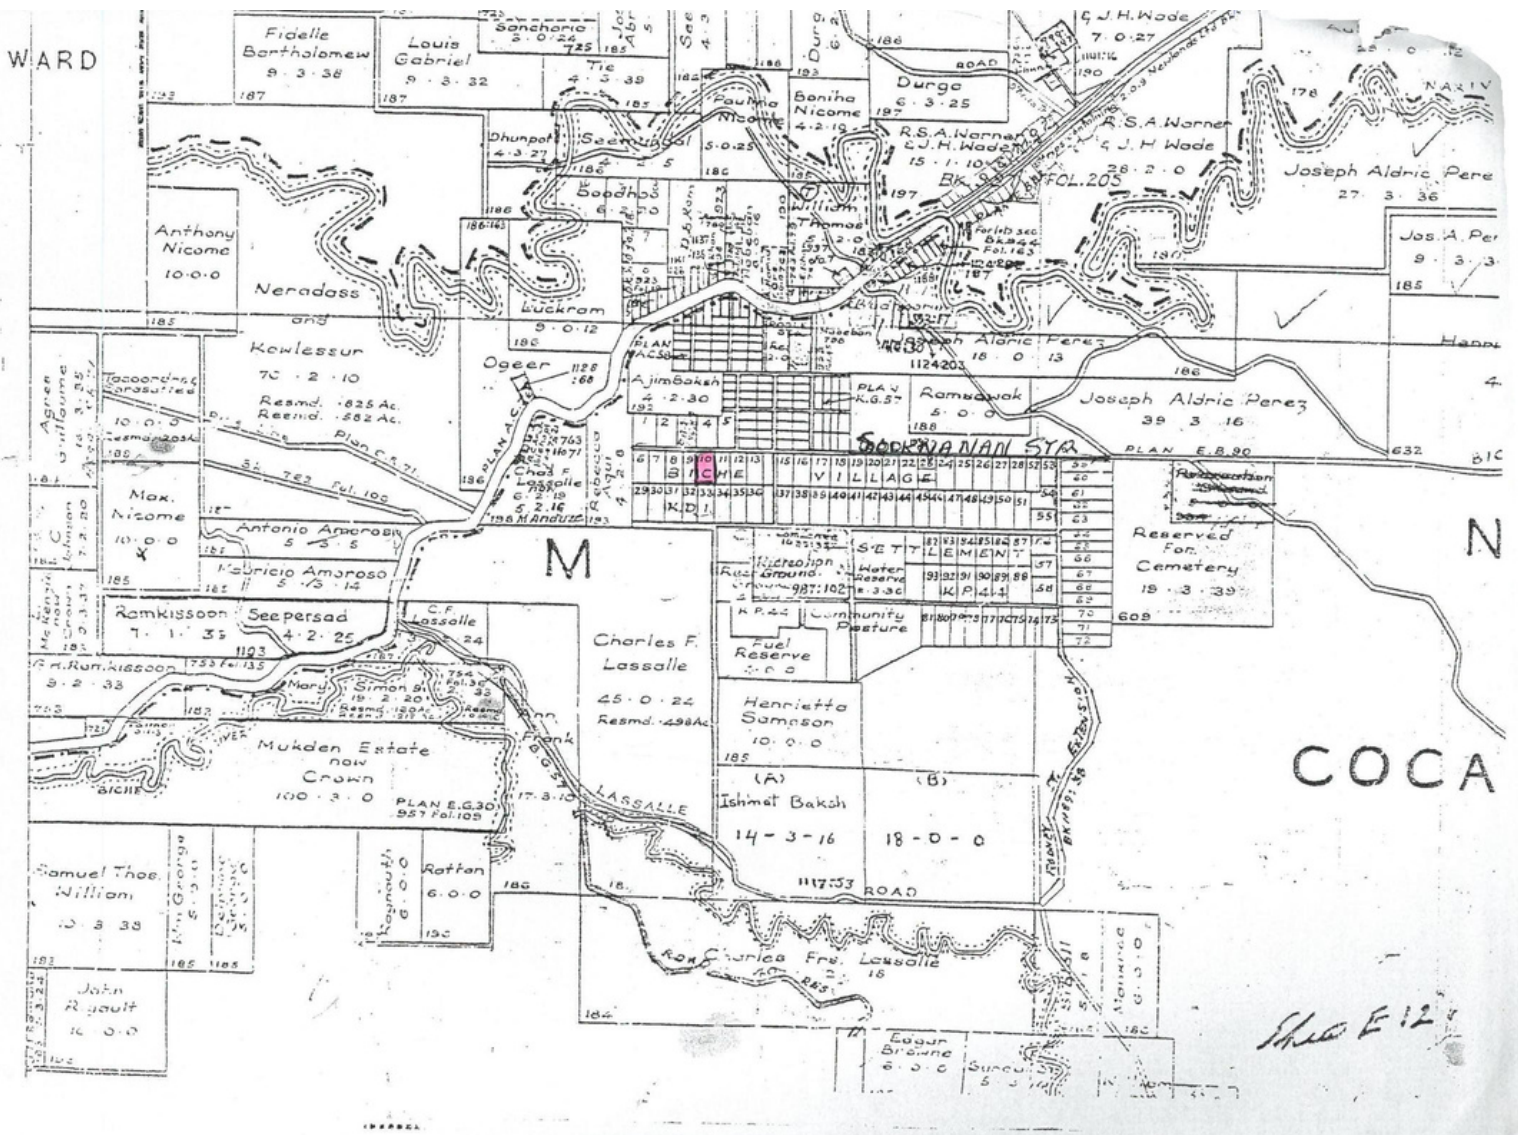

# IN-HOUSE ADVERTISEMENT-

2R Freehold Land situated at Sooknanan Street, Canque Village, BICHE

**LOCATION:**

This land is located SOUTH ON SOOKNANAN STREET, AT LP NO.63, WEST OFF BETOUDEUX STREET, AT LP NO.4 SOUTH OFF ROAD RESERVE, OPPOSITE LP NO.51, EAST OFF ADVENTIST STREET OPPOSITE LP NO.3, SOUTH OFF CUNAPO SOUTHERN ROAD, OPPOSITE LP NO.408, BICHE. IN THE WARD OF COCAL. IN THE REPUBLIC OF TRINIDAD & TOBAGO and further bounded as follows:

○ Denotes Iron put unless where otherwise stated  
Bearings are Cassini-Grid based on Solar Observations  
Plan of a Parcel of land coloured pink in the Ward of Cocal  
Containing zero point two zero two three hectares  
Re-defined by me, with due authority in March 2009 for Jason Lewis  
In accordance with regulation 25 (1) of the Land Surveyors' Regulations 1998,

# IN-HOUSE ADVERTISEMENT-

2R Freehold Land situated at Sooknanan Street, Canque Village, BICHE

**Agricultural Development Bank**  
*Growing stronger together*

# **IN-HOUSE ADVERTISEMENT-**

**2R Freehold Land situated at Sooknanan Street, Canque Village, BICHE**

**Sooknanan Street - Biche**

Agricultural Development Bank  
*Growing stronger together*