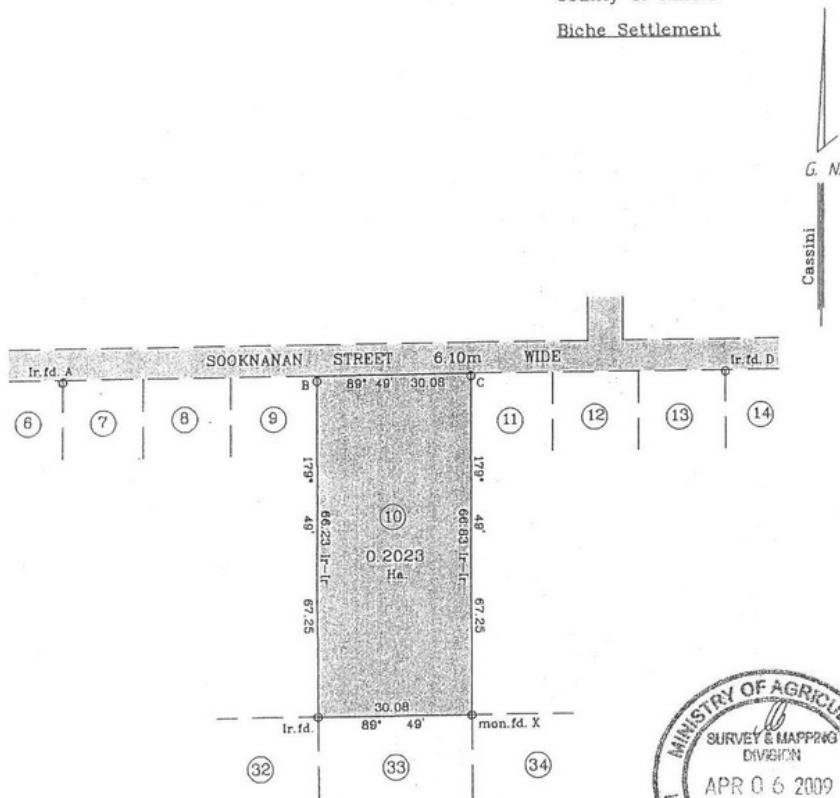

# IN-HOUSE ADVERTISEMENT-

2R Freehold Land situated at Sooknanan Street, Canque Village, BICHE

**LOCATION:**

This land is located SOUTH ON SOOKNANAN STREET, AT LP NO.63, WEST OFF BETOUDEUX STREET, AT LP NO.4 SOUTH OFF ROAD RESERVE, OPPOSITE LP NO.51, EAST OFF ADVENTIST STREET OPPOSITE LP NO.3, SOUTH OFF CUNAPO SOUTHERN ROAD, OPPOSITE LP NO.408, BICHE. IN THE WARD OF COCAL. IN THE REPUBLIC OF TRINIDAD & TOBAGO and further bounded as follows:

NORTH:	Upon A Road Reserve,
SOUTH:	Upon Lot no.33
EAST:	Upon Lot no.11
WEST:	Upon Lot no.9

**Agricultural Development Bank**  
Growing stronger together

# IN-HOUSE ADVERTISEMENT-

**2R Freehold Land situated at Sooknanan Street, Canque Village, BICHE**

F.P.R.N. No.  
R.P.O. Vol.1072 Fol.41

REDEFINITION

Cadastral Sheet (E.12.M) 45C  
1/d  
Ward of Cocal  
County of Nariva  
Biche Settlement

○ Denotes Iron put unless where otherwise stated  
Bearings are Cassini-Grid based on Solar Observations  
Plan of a Parcel of land coloured pink in the Ward of Cocal  
Containing zero point two zero two three hectares  
Re-defined by me, with due authority in March 2009 for Jason Lewis  
In accordance with regulation 25 (1) of the Land Surveyors' Regulations 1998,