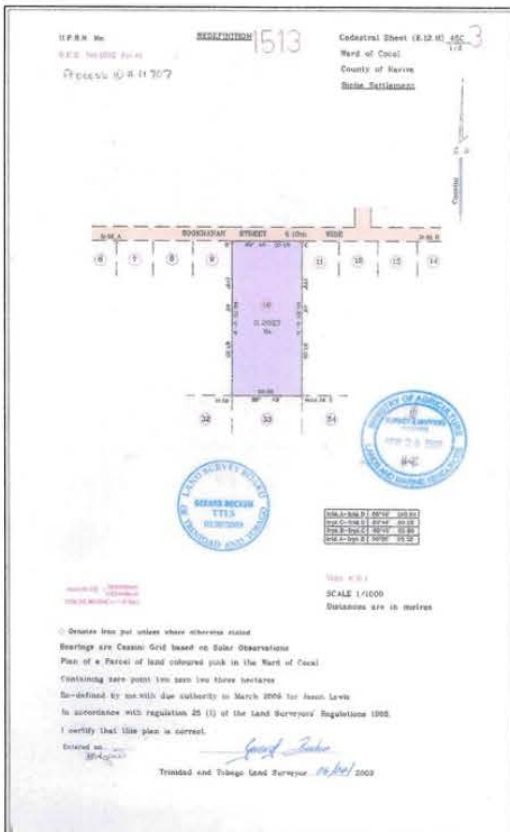

# SALE

CADASTRAL SURVEY PLAN:  
LOT NO. 10 SOOKNANAN STREET, CANQUE VILLAGE,  
BICHE

PHOTOGRAPHIC VIEWS:  
LOT NO. 10 SOOKNANAN STREET, CANQUE VILLAGE,  
BICHE

## LOCATION

Biche is a remote village along the Cunapo Southern Main Road between Sangre Grande to the north and Rio Claro to the south in East Trinidad.

The property is on the southern side of Sooknanan Street and is the second lot west of Charles Street.