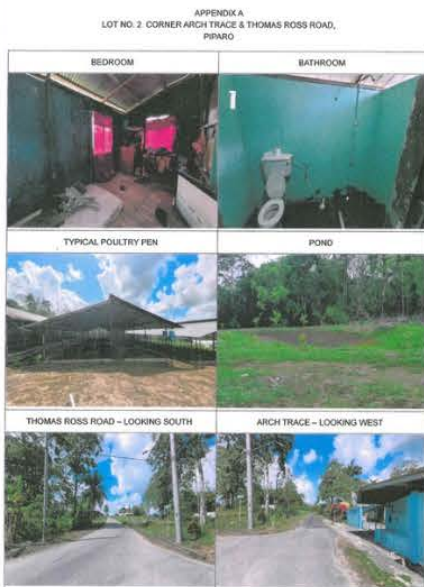

MORTGAGEE

SALE

LOCATION

Piparo is north-east of Gasparillo and south of Tabaquite in South Trinidad.

The property is on the south-eastern corner of the junction formed by Arch Trace and Thomas Ross Road about 260 metres south of Pascal Road. Arch Trace runs off the southern side of Pascal Road opposite the WASA Booster Station and Thomas Ross Road runs off the southern side of Arch Trace and ends at Sisters Road.