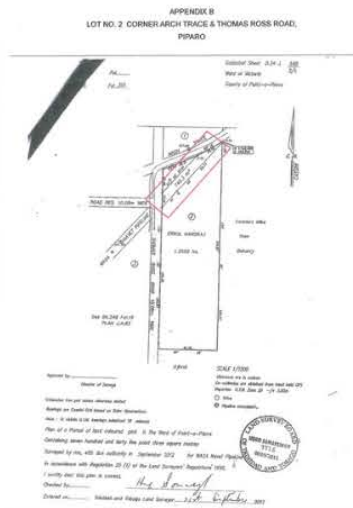

MORTGAGEE

SALE

LOCATION

Piparo is north-east of Gasparillo and south of Tabaquite in South Trinidad.

The property is on the south-eastern corner of the junction formed by Arch Trace and Thomas Ross Road about 260 metres south of Pascal Road. Arch Trace runs off the southern side of Pascal Road opposite the WASA Booster Station and Thomas Ross Road runs off the southern side of Arch Trace and ends at Sisters Road.